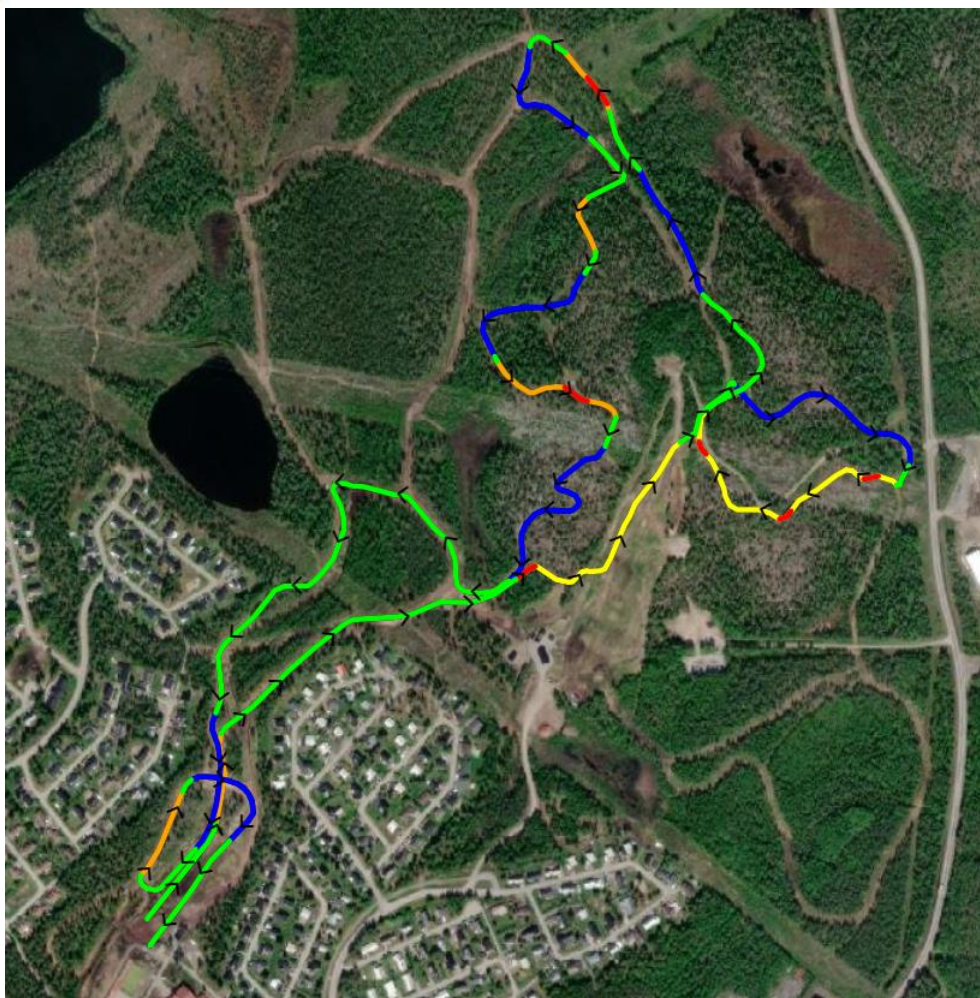

SKIDSm

KALIX

3 - 6
april

2025

Torsdag 3 april

DH21, 10 km (2 x 5 km)

Intervallstart Klassisk stil

SVENSKA SKIDFÖRBUNDET
SWEDISH SKI ASSOCIATION

Course length:	5,375m	Height difference (HD):	58m	Lowest point:	19m
Course category:	C	Maximum climb (MC):	47m	Highest point:	77m
		Total climb (TC):	198m		