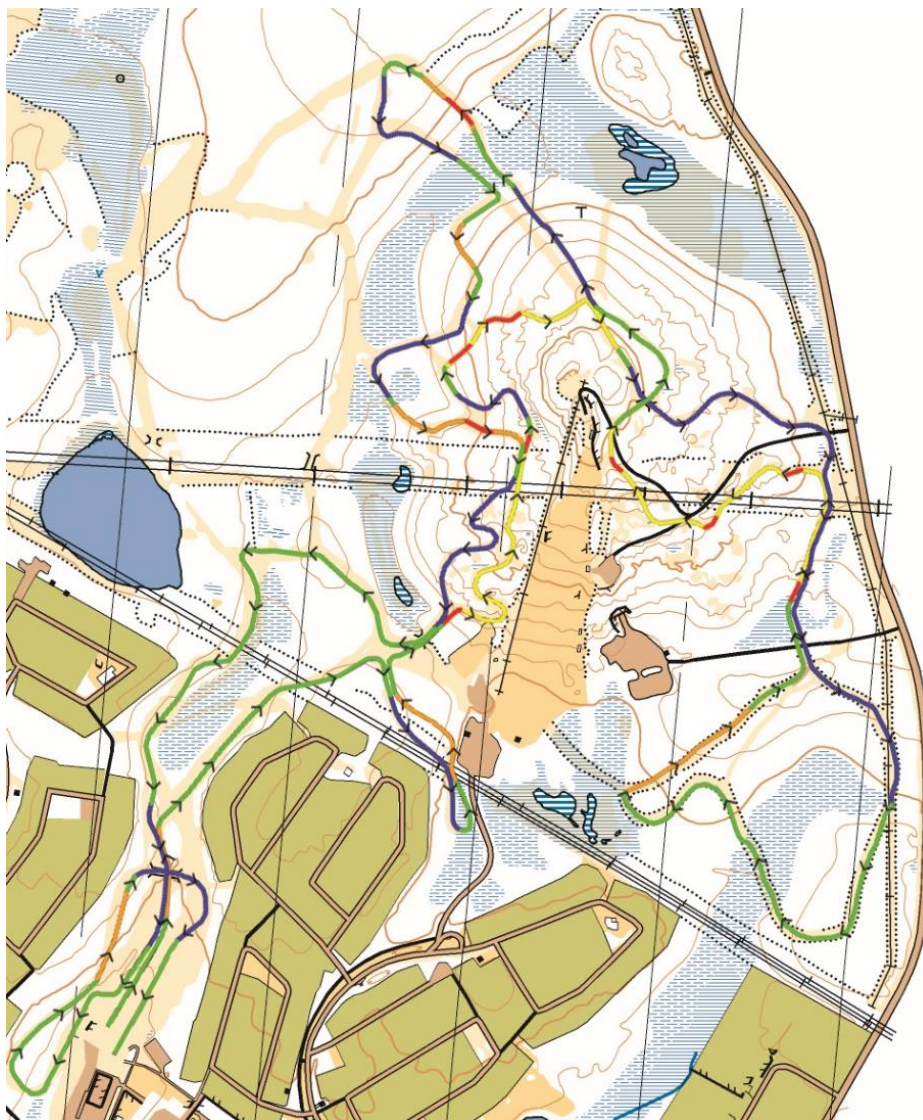

SKIDSm

KALIX

31mars - 2april

2023

Söndag 2 april

H 21, 50 km (6 x 8,35 km)

Intervallstart Fri stil

SVENSKA SKIDFÖRBUNDET
SWEDISH SKI ASSOCIATION

A-climb B-climb C-climb descent undulated terrain

Course length:	8,424m	Height difference (HD):	63m	Lowest point:	18m
Course category:	C	Maximum climb (MC):	45m	Highest point:	81m
		Total climb (TC):	285m		