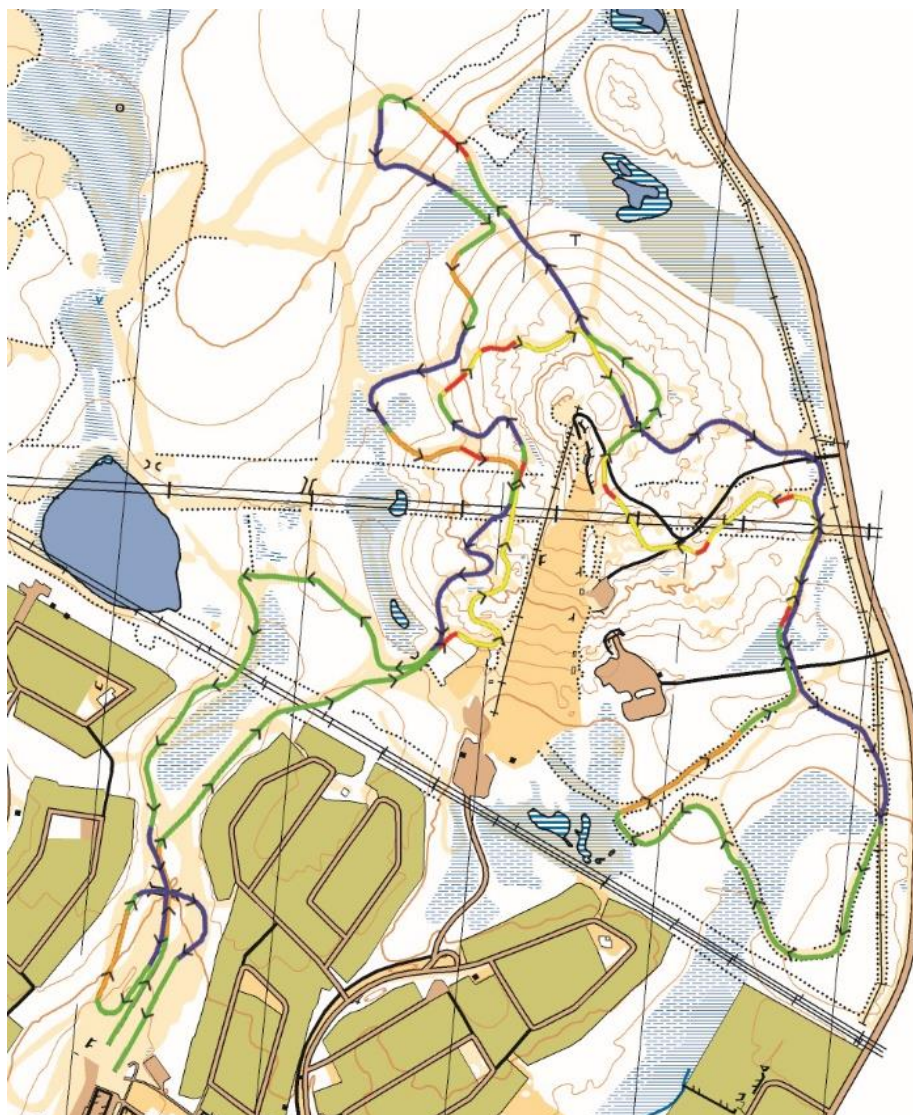

SKIDSm

KALIX

31mars - 2april

2023

Söndag 2 april

D 21, 30 km (4 x 7,5 km)

Intervallstart Fri stil

SVENSKA SKIDFÖRBUNDET
SWEDISH SKI ASSOCIATION

A-climb B-climb C-climb descent undulated terrain

Course length:	7,523m	Height difference (HD):	62m	Lowest point:	19m
Course category:	C	Maximum climb (MC):	45m	Highest point:	81m
		Total climb (TC):	259m		