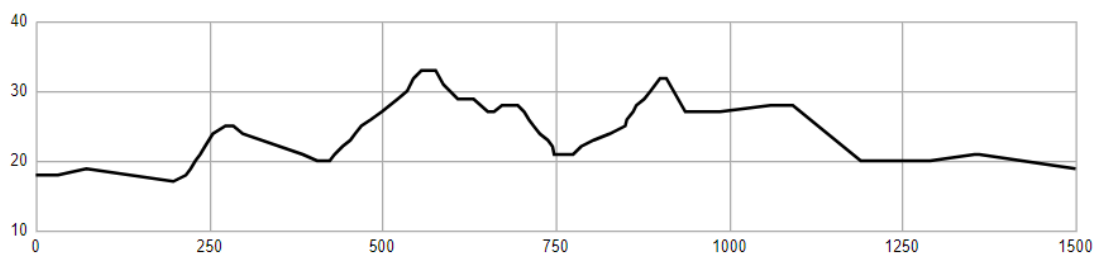

# SKIDSm

KALIX

31mars  
- 2april

2023

**Fredag 31 mars 2023**

**Sprintstafett fri stil**

Damer 6 x 1,5 km

Herrar 6 x 1,5 km

**SVENSKA SKIDFÖRBUNDET**  
SWEDISH SKI ASSOCIATION

A-climb B-climb C-climb descent undulated terrain

|                  |        |                         |     |                |     |
|------------------|--------|-------------------------|-----|----------------|-----|
| Course length:   | 1,500m | Height difference (HD): | 16m | Lowest point:  | 17m |
| Course category: | D      | Maximum climb (MC):     | 13m | Highest point: | 33m |
|                  |        | Total climb (TC):       | 36m |                |     |