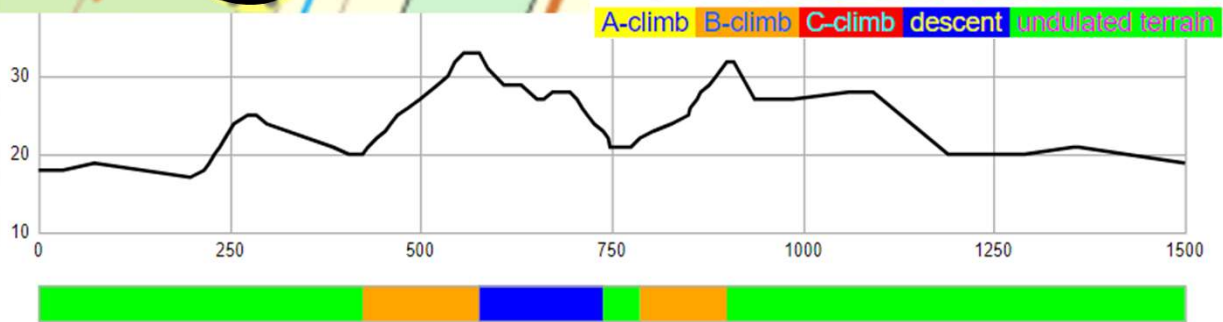

SKIDSm KALIX 3 - 6 april 2025

Fredag 4 april 2025
Sprintstafett Fri stil
 Damer 6 x 1,5 km
 Herrar 6 x 1,5 km

SVENSKA SKIDFÖRBUNDET
 SWEDISH SKI ASSOCIATION

Course length:	1,500m	Height difference (HD):	16m	Lowest point:	17m
Course category:	D	Maximum climb (MC):	13m	Highest point:	33m
		Total climb (TC):	36m		