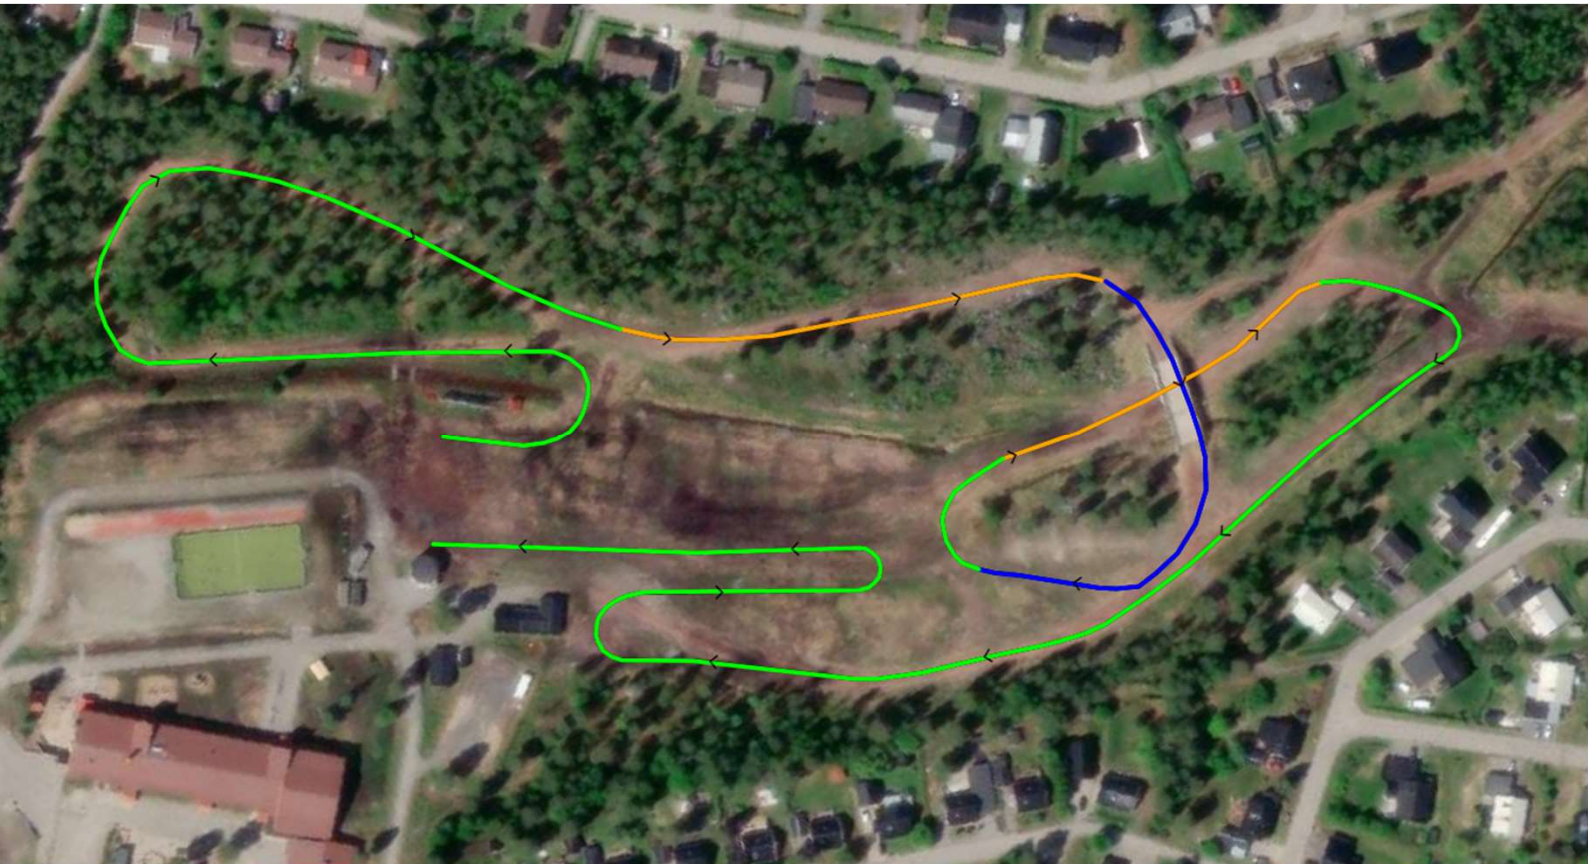

SKIDSm KALIX 3 - 6 april 2025

Fredag 4 april 2025
Sprintstafett fri stil
 Damer 6 x 1,5 km
 Herrar 6 x 1,5 km

SVENSKA SKIDFÖRBUNDET
 SWEDISH SKI ASSOCIATION

A-climb B-climb C-climb descent undulated terrain

Course length:	1,500m	Height difference (HD):	16m	Lowest point:	17m
Course category:	D	Maximum climb (MC):	13m	Highest point:	33m
		Total climb (TC):	36m		