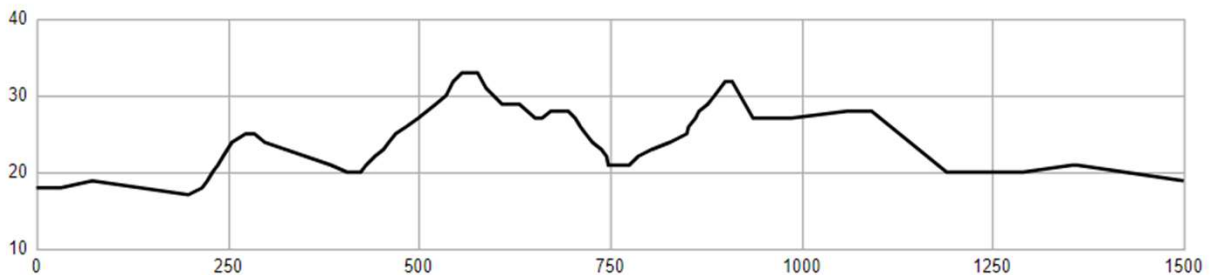

SKIDSm KALIX 3 - 6 april 2025

Fredag 4 april 2025
Sprintstafett fri stil
 Damer 6 x 1,5 km
 Herrar 6 x 1,5 km

SVENSKA SKIDFÖRBUNDET
 SWEDISH SKI ASSOCIATION

A-climb B-climb C-climb descent undulated terrain

Course length:	1,500m	Height difference (HD):	16m	Lowest point:	17m
Course category:	D	Maximum climb (MC):	13m	Highest point:	33m
		Total climb (TC):	36m		